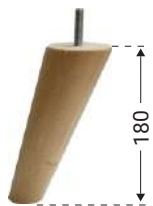

## Extra dimensions

depth of seat

depth of seat without back cushions

## Legs

Leg W11, H-180  
Solid wood, black

Leg W11, H-180  
Solid wood, natural

Leg W14, H-180  
Solid wood, black

Leg W14, H-180  
Solid wood, natural

Leg M10,  
H-150  
Gold metal

Leg M10,  
H-150  
Chrome metal

Leg M10,  
H-150  
Black metal

All further product dimensions are indicated with 180mm legs.