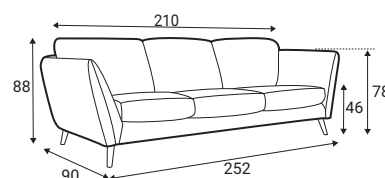

Leg M10,  
H-150  
Black metal

All further product dimensions are indicated with 180mm legs.

## Standard sets

70 - middle part

1S - seater

2S - seater

3S - seater

3,5S - seater

GRAFU reserves the right to change construction of products and components used due to improving durability of product and customer satisfaction without any further notice. Upholstered furniture is handmade using soft materials there fore measurements may vary up to +/- 3cm. Slight colour variations may occur between production batches. For technological reasons variations in color shades are acceptable.