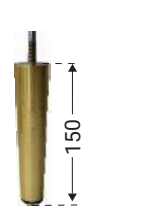

## Legs

Leg W11, H-180  
Solid wood, black

Leg W11, H-180  
Solid wood, natural

Leg W14, H-180  
Solid wood, black

Leg W14, H-180  
Solid wood, natural

Leg M10,  
H-150  
Gold metal

Leg M10,  
H-150  
Chrome metal

Leg M10,  
H-150  
Black metal

All further product dimensions are indicated with 180mm legs.