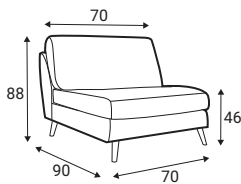

Standard sets

70 - middle part