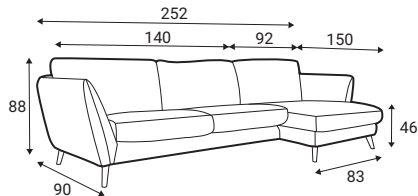

Stella

Standard sets

1R - right