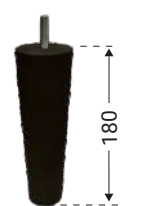

Leg W14, H-180
Solid wood, black