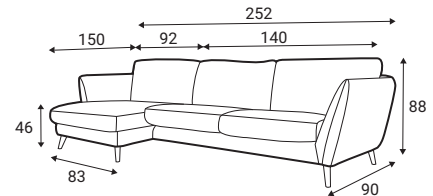

Stella

Standard sets

1L - left