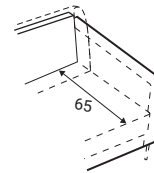

## Extra dimensions

depth of seat

depth of seat without back cushions

Leg M10,  
H-150  
Black metal

All further product dimensions are indicated with 180mm legs.