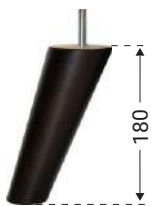

## Extra dimensions

depth of seat

depth of seat without back cushions

## Legs

Leg W11, H-180  
Solid wood, black

Leg W11, H-180  
Solid wood, natural

Leg W14, H-180  
Solid wood, black

Leg W14, H-180  
Solid wood, natural

Leg M10,  
H-150  
Gold metal

Leg M10,  
H-150  
Chrome metal

Leg M10,  
H-150  
Black metal

All further product dimensions are indicated with 180mm legs.