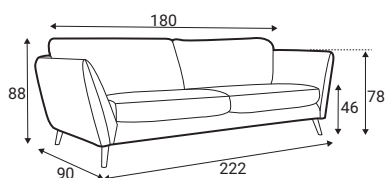

Leg M10,  
H-150  
Black metal

All further product dimensions are indicated with 180mm legs.

## Standard sets

70 - middle part

1S - seater

2S - seater

3S - seater

3,5S - seater

GRAFU reserves the right to change construction of products and components used due to improving durability of product and customer satisfaction without any further notice. Upholstered furniture is handmade using soft materials there fore measurements may vary up to +/- 3cm. Slight colour variations may occur between production batches. For technological reasons variations in color shades are acceptable.